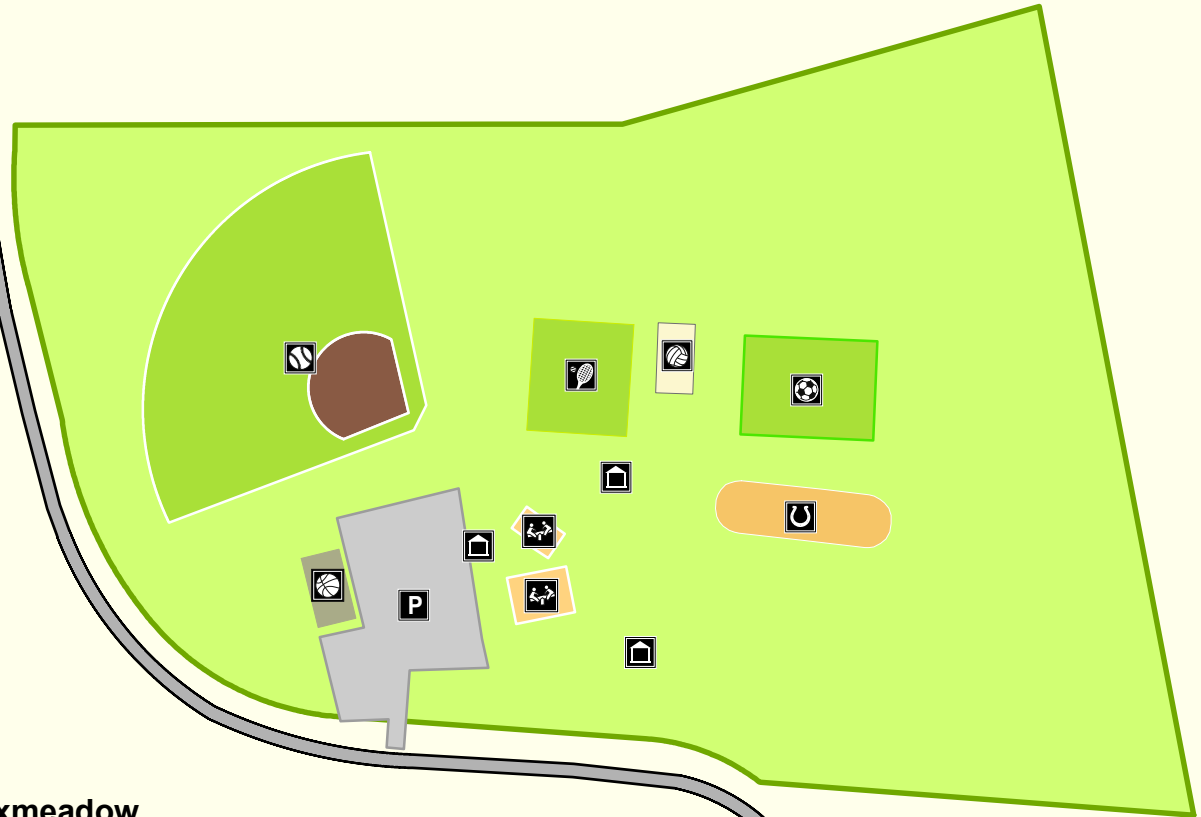

Location Map

Legend

- | | |
|--|--|
|  Baseball Field |  Pavilion Bldg |
|  Basketball Court |  Playground |
|  Horse Riding Area |  Soccer Field |
|  MultiUse Field |  Tennis Court |
|  Parking Lot |  Volleyball Court |

Foxmeadow Recreational Park is a 19+acre park located at 1155 Foxmeadow Trail off Old Jennings Road in the northern section of the County. This park offers a large covered pavilion, 2 small pavilions, a double tennis court, an exercise trail, practice soccer field, a basketball court, an all-purpose ball field along with horse riding trails and an equipped playground.

0 100 200 Feet

Foxmeadow Recreational Park

1155 Foxmeadow Trail
Middleburg, FL

Parks and Recreation Division
www.claycountygov.com
(904)284-6378
(904)269-6378