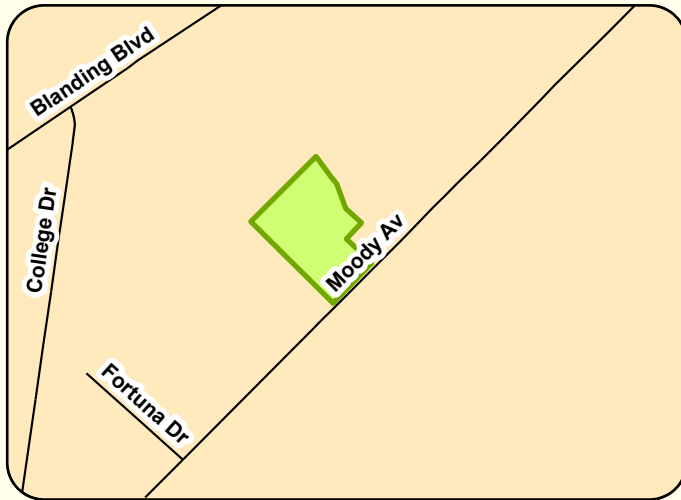

## Location Map

Moody Ave Park is located at 3510 Moody Ave off Moody Ave, and has ADA Baseball Facility, Restroom, a picnic area with a covered pavilion, and an equipped playground.

## Legend

-  Parking Handicap
-  Parking Lot
-  Pavilion Bldg
-  Playground

0 100 200 Feet