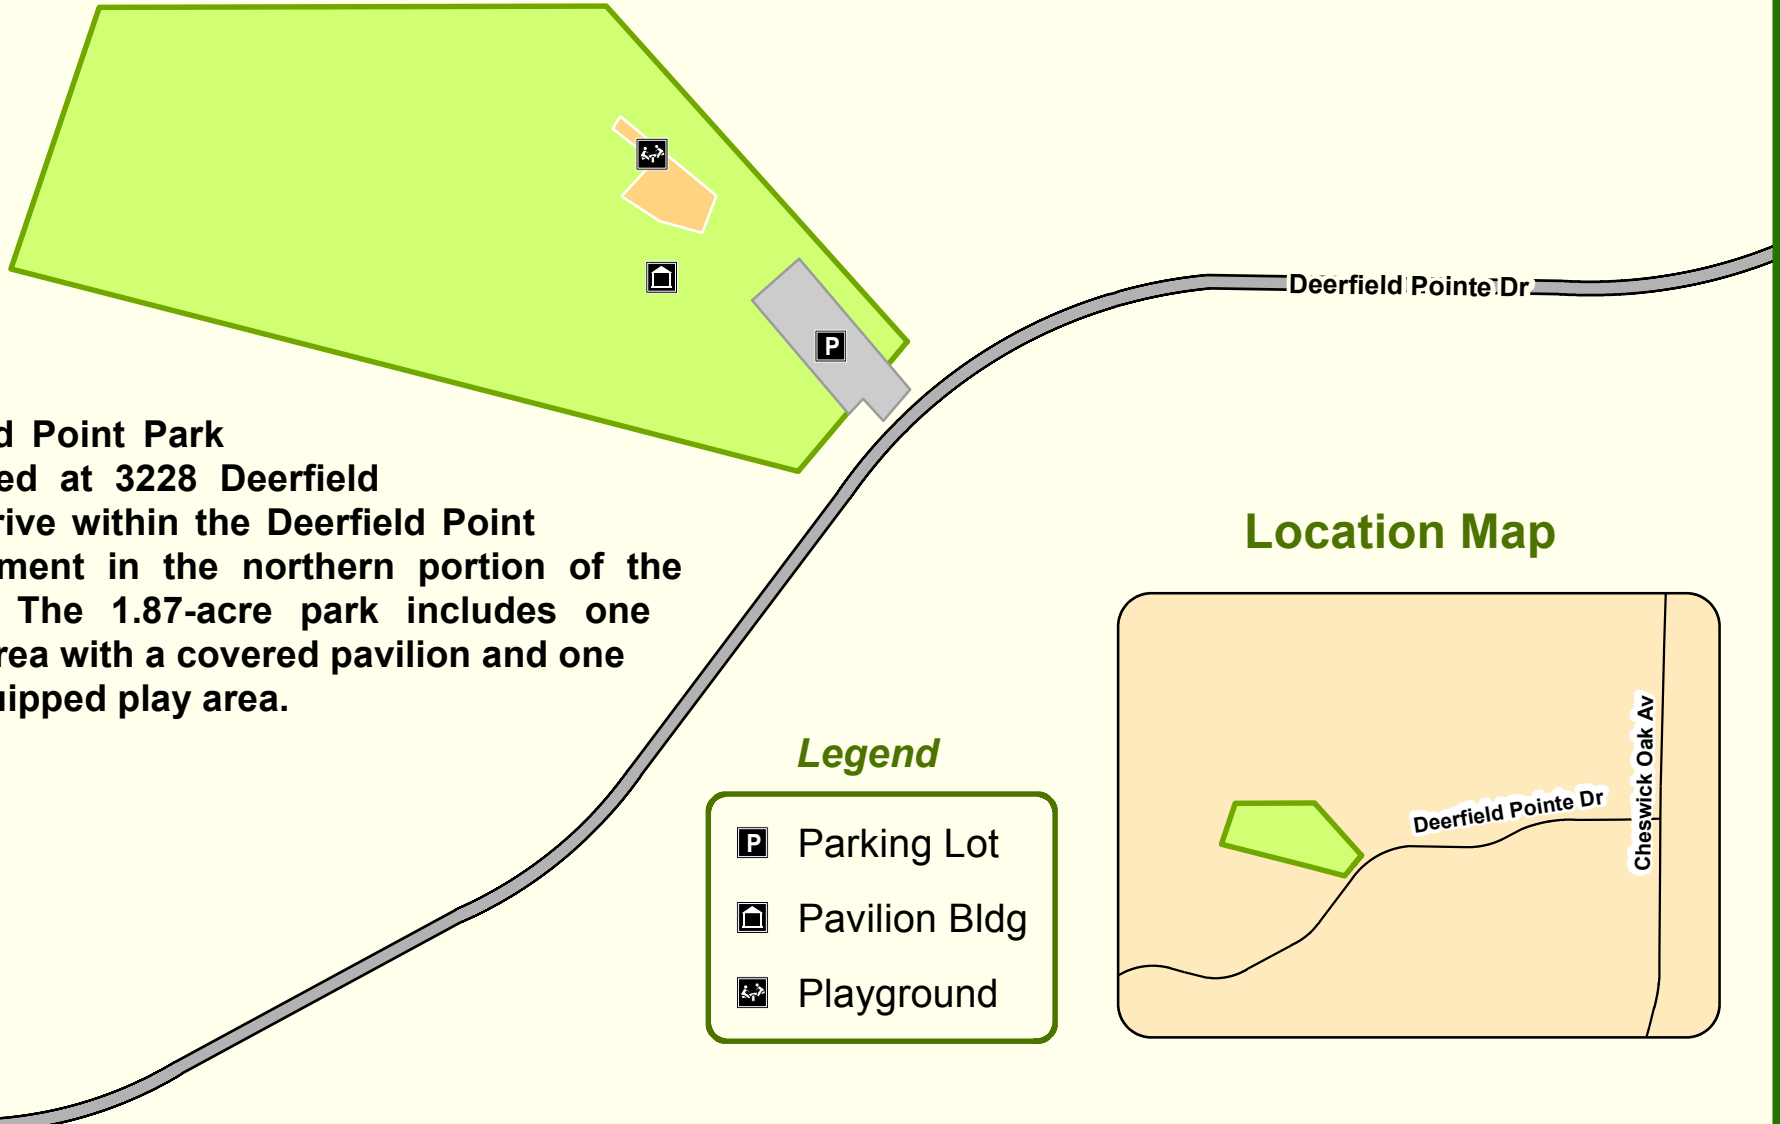

**Deerfield Point Park** is located at 3228 Deerfield Point Drive within the Deerfield Point development in the northern portion of the County. The 1.87-acre park includes one picnic area with a covered pavilion and one fully equipped play area.

### Location Map

### Legend

-  Parking Lot
-  Pavilion Bldg
-  Playground

## Deerfield Point Park

3228 Deerfield Point Dr  
Orange Park, FL

Parks and Recreation Division  
[www.claycountygov.com](http://www.claycountygov.com)  
(904)284-6378  
(904)269-6378