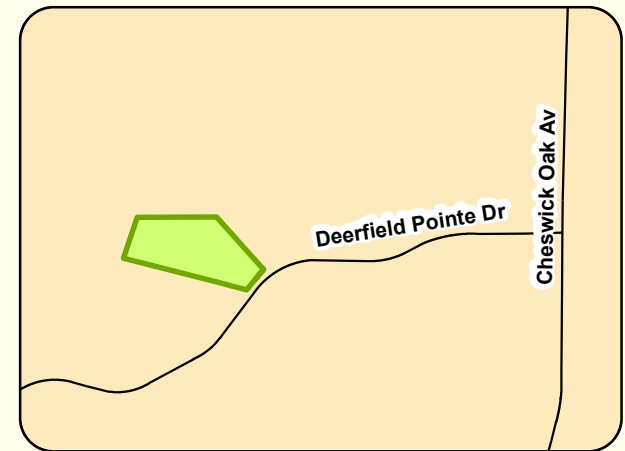

**Deerfield Point Park** is located at 3228 Deerfield Point Drive within the Deerfield Point development in the northern portion of the County. The 1.87-acre park includes one picnic area with a covered pavilion and one fully equipped play area.

### Location Map

### Legend

-  Parking Lot
-  Pavilion Bldg
-  Playground