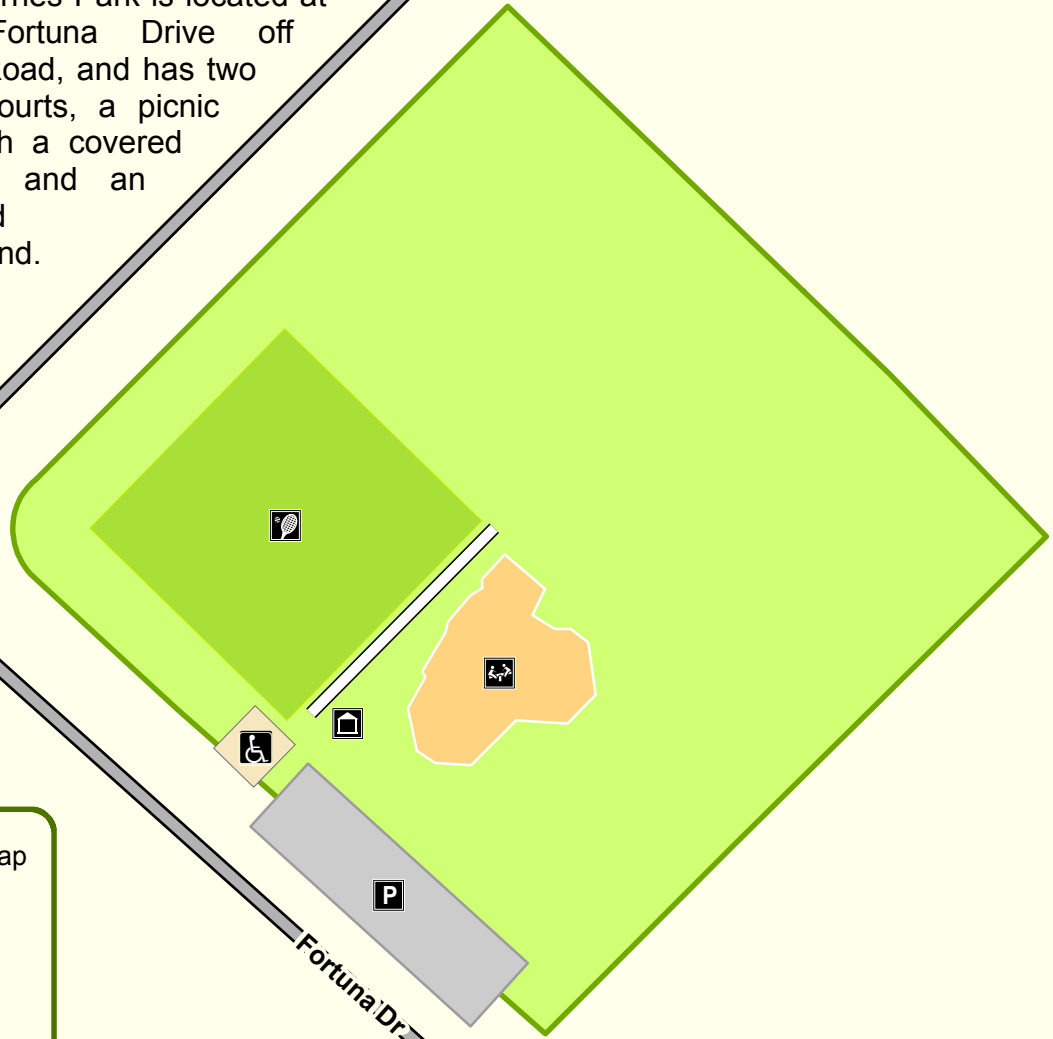

## Location Map

W. E. Varnes Park is located at 3593 Fortuna Drive off Peoria Road, and has two tennis courts, a picnic area with a covered pavilion, and an equipped playground.

## Legend

-  Parking Handicap
-  Parking Lot
-  Pavilion Bldg
-  Playground
-  Tennis Court