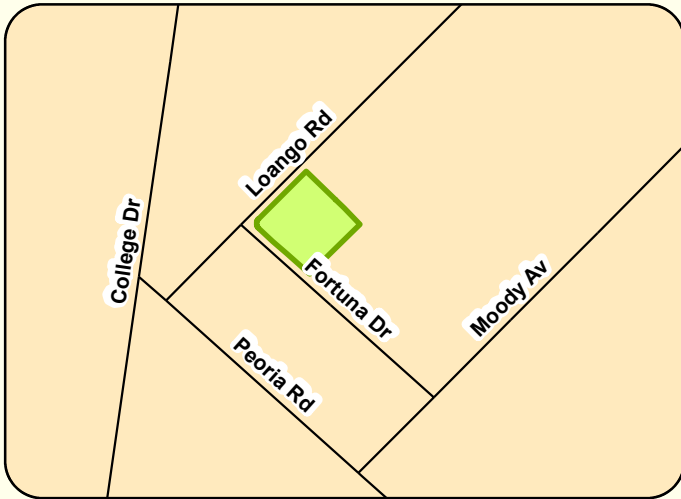

## Location Map

W. E. Varnes Park is located at 3593 Fortuna Drive off Peoria Road, and has two tennis courts, a picnic area with a covered pavilion, and an equipped playground.

## Legend

-  Parking Handicap
-  Parking Lot
-  Pavilion Bldg
-  Playground
-  Tennis Court