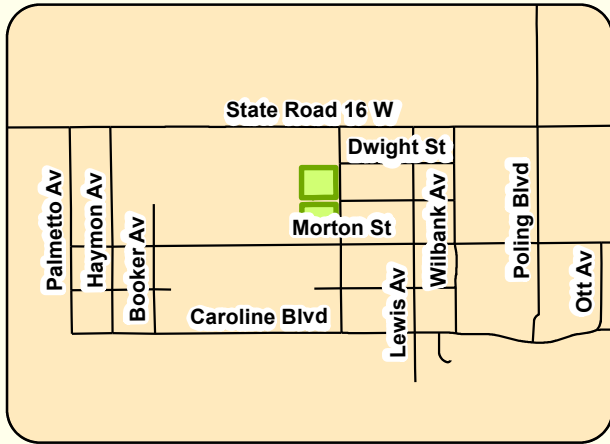

Location Map

Clark Av

Dwight St

Gwinn St

Penney Farms Park is a one-acre park with two tennis courts, and primarily serves the residents of the Penney Farms/Pier Station area. It is located at 4130 Clark Avenue.