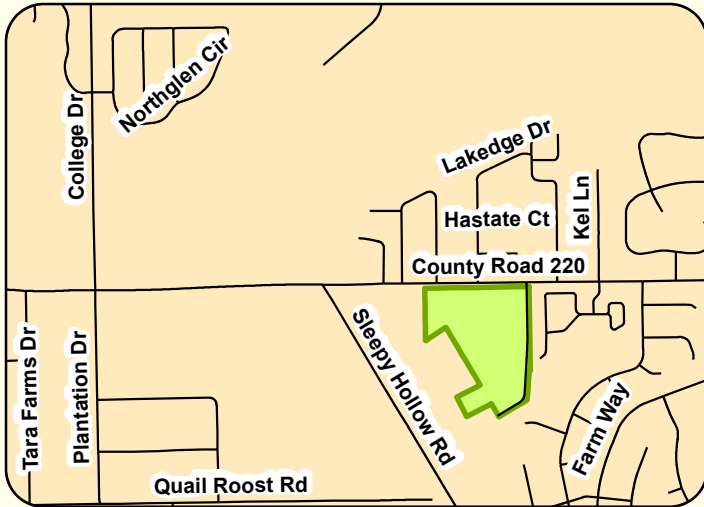

Location Map

Legend

	Softball Field		Parking Lot
	Basketball Court		Pavilion Bldg
	Concession Stand		Playground
	MultiUse Field		Soccer Field
	Parking Handicap		Tennis Court

Paul C. Armstrong Park

2445 CR 220
Orange Park, FL

Paul C. Armstrong Park is an 18+-acre park leased to the Clay County Adult Softball Association (CCASA), and is located at 2445 CR 220 in Doctors Inlet. This park consists of three softball fields, two tennis courts, basketball court, playground, two soccer fields and five covered pavilions w/picnic