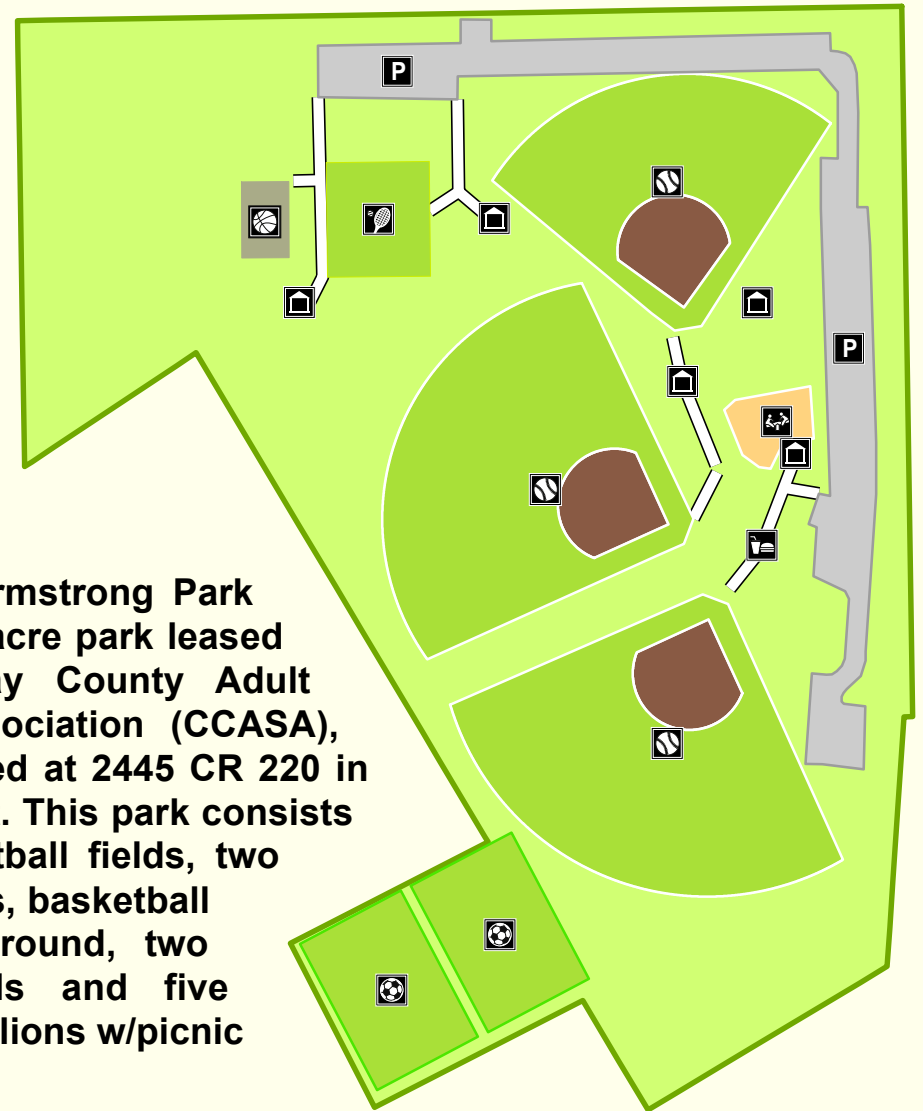

Location Map

Legend

	Softball Field		Parking Lot
	Basketball Court		Pavilion Bldg
	Concession Stand		Playground
	MultiUse Field		Soccer Field
	Parking Handicap		Tennis Court

Paul C. Armstrong Park

2445 CR 220
Orange Park, FL

Paul C. Armstrong Park is an 18+-acre park leased to the Clay County Adult Softball Association (CCASA), and is located at 2445 CR 220 in Doctors Inlet. This park consists of three softball fields, two tennis courts, basketball court, playground, two soccer fields and five covered pavilions w/picnic

Parks and Recreation Division
www.claycountygov.com
(904)284-6378
(904)269-6378