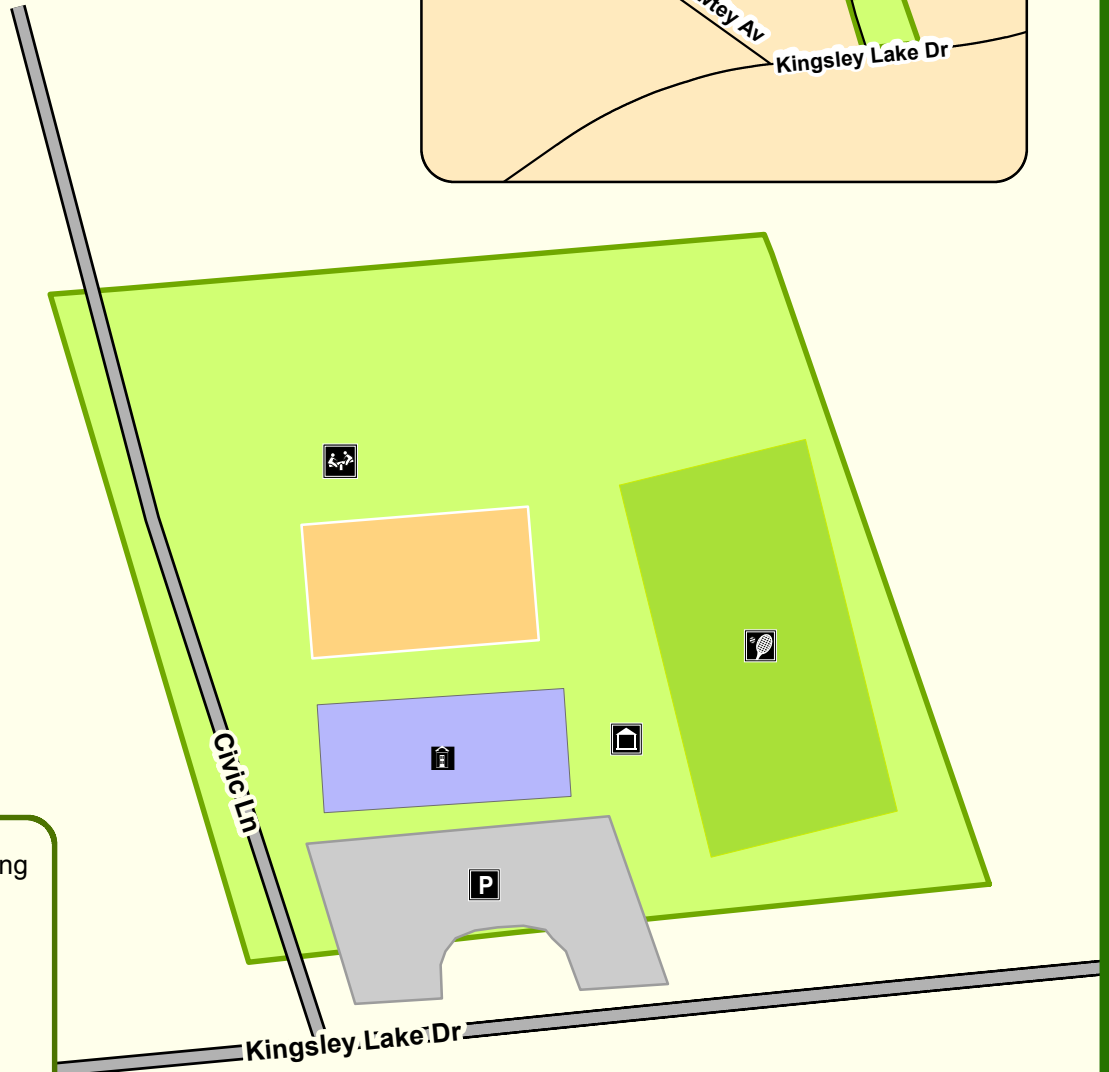

Location Map

Kingsley Lake Park is located at 6110 Kingsley Lake Drive. This is a 1/2-acre park consisting of a tennis court, a picnic area with a covered pavilion, and an equipped play area.

Legend

-  Civic Center Building
-  Parking Lot
-  Pavilion Bldg
-  Playground
-  Tennis Court

0 25 50 Feet

Kingsley Lake Park *(Stewart W. Beckett Sr Recreation Park)*

6110 Kingsley Lake Dr
Kingsley Lake, FL

Parks and Recreation Division
www.claycountygov.com
(904)284-6378
(904)269-6378