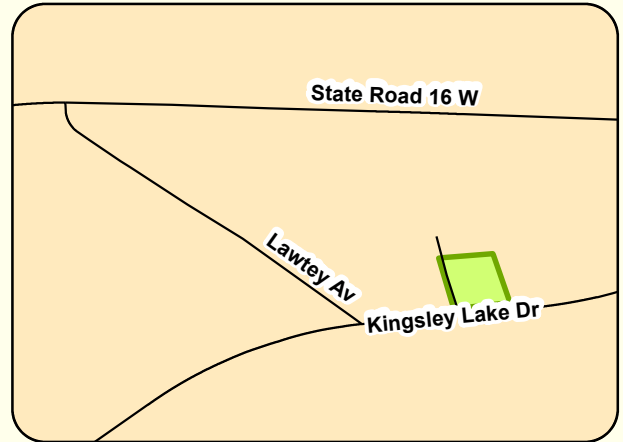

Location Map

Kingsley Lake Park is located at 6110 Kingsley Lake Drive. This is a 1/2-acre park consisting of a tennis court, a picnic area with a covered pavilion, and an equipped play area.

Legend

-  Civic Center Building
-  Parking Lot
-  Pavilion Bldg
-  Playground
-  Tennis Court

0 25 50 Feet

Kingsley Lake Park *(Stewart W. Beckett Sr Recreation Park)*

6110 Kingsley Lake Dr
Kingsley Lake, FL

Parks and Recreation Division
www.claycountygov.com
(904)284-6378
(904)269-6378