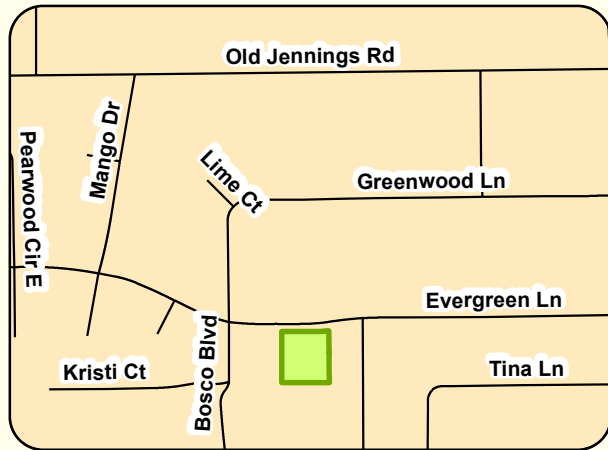

Location Map

Legend

- | | | | |
|--|------------------|--|---------------|
| | Basketball Court | | Pavilion Bldg |
| | Parking Lot | | Playground |

Greenwood Park is a 1.13-acre park located at 245 Evergreen Lane. This park has three pavilions and four picnic areas, one basketball court and a fully equipped playground.

Greenwood Park

245 Evergreen Lane
Middleburg, FL

Parks and Recreation Division
www.claycountygov.com
(904)284-6378
(904)269-6378