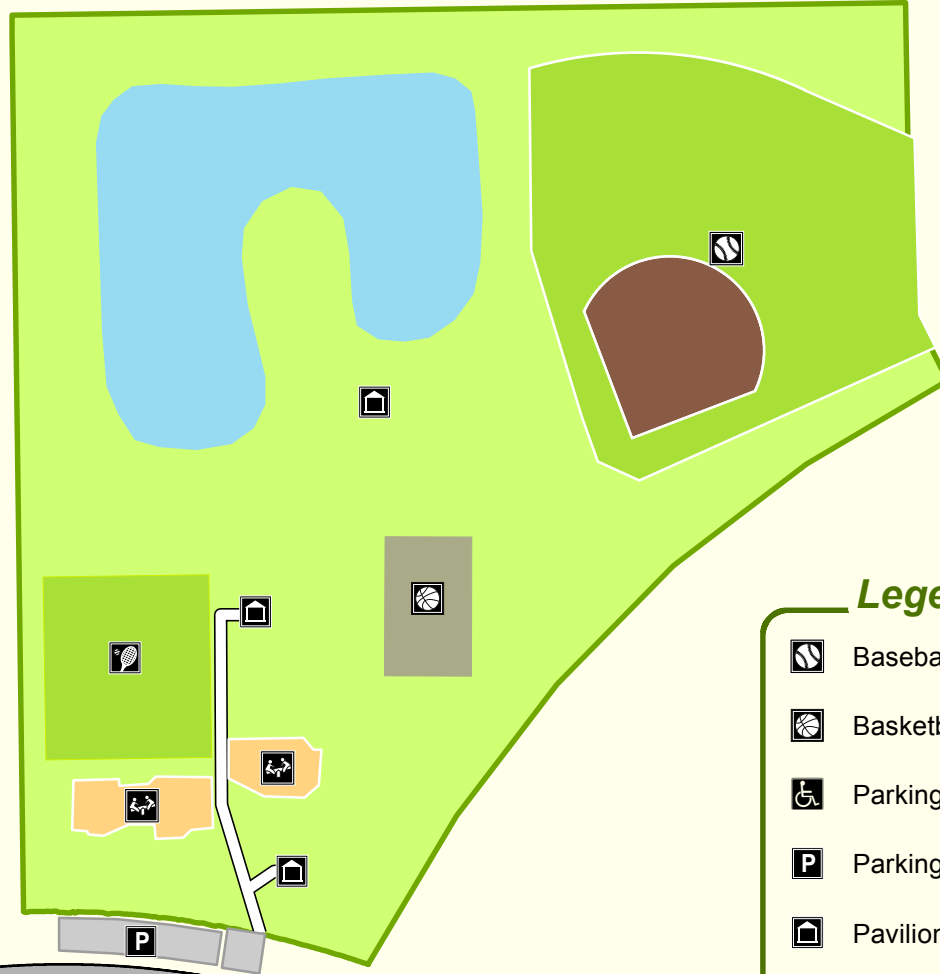

County Road 220

Location Map

Four Silo Park consists of two tennis courts, a basketball court, one softball field, three picnic areas, and a playground on six acres, located at 1657 Farm Way, off CR 220.

Legend

-  Baseball Field
-  Basketball Court
-  Parking Handicap
-  Parking Lot
-  Pavilion Bldg
-  Playground
-  Tennis Court

0 100 200 Feet

Four Silo Park

1657 Farm Way
Middleburg, FL

Parks and Recreation Division
www.claycountygov.com
(904)284-6378
(904)269-6378